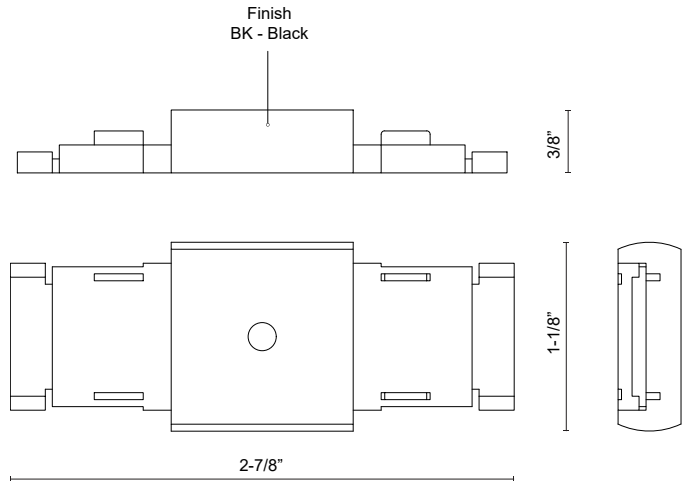

TRILO TRACK
TRC989011
CONNECTORS

PROJECT

TRC989011-BK
 Black

SPECIFICATION DETAILS

Fixture Dimensions	INSTALL DIMENSION - L1-1/8" x W1-1/8" x H3/8"; TOTAL DIMENSION - L2-7/8" x W1-1/8" x H3/8"
Voltage	48V DC
Location	Dry

* For custom options, consult factory for details.
 * For warranty information, please visit www.kuzcolighting.com/warranty

DESCRIPTION

Transform your space effortlessly with Trilo's seamless connectors. Our slim connectors make wall-to-wall, ceiling-to-ceiling, or ceiling-to-wall configurations easy to create. Attach your track rail with ease for a versatile, dynamic lighting system that suits the needs of your space.